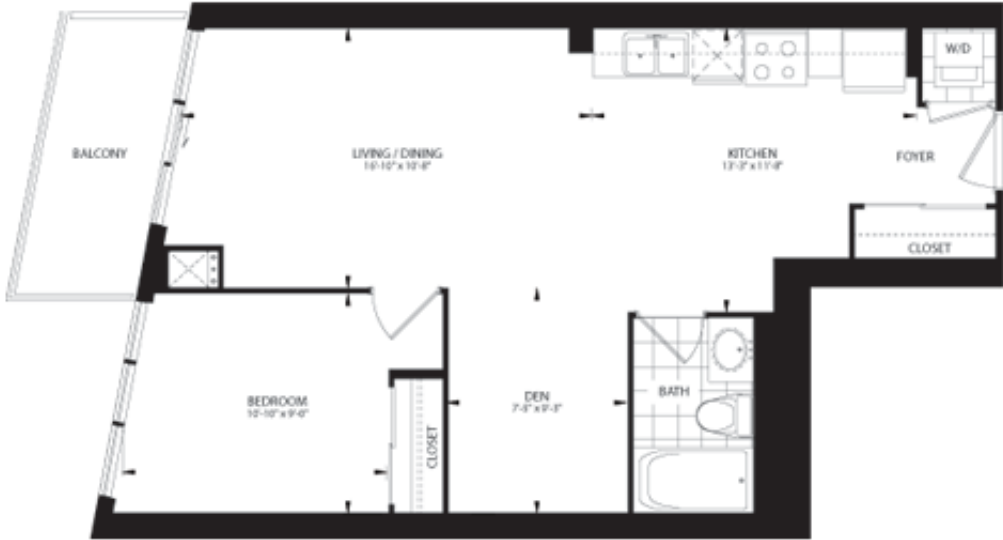

**RESIDENCE 01**

1 Bedroom + The  
665 sq. ft. Suite  
60 sq. ft. Balcony  
725 sq. ft. Total

**CLOSE WINDOW**

**CLOSE WINDOW**