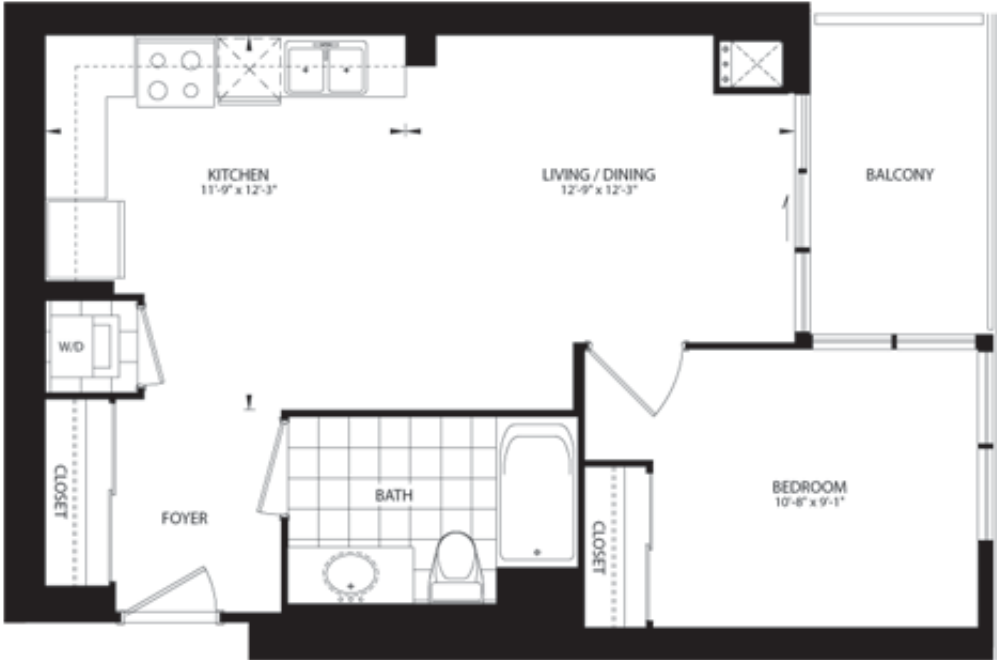

RESIDENCE 07

1 Bedroom
593 sq. ft. Suite
62 sq. ft. Balcony
655 sq. ft. Total

CLOSE WINDOW

CLOSE WINDOW