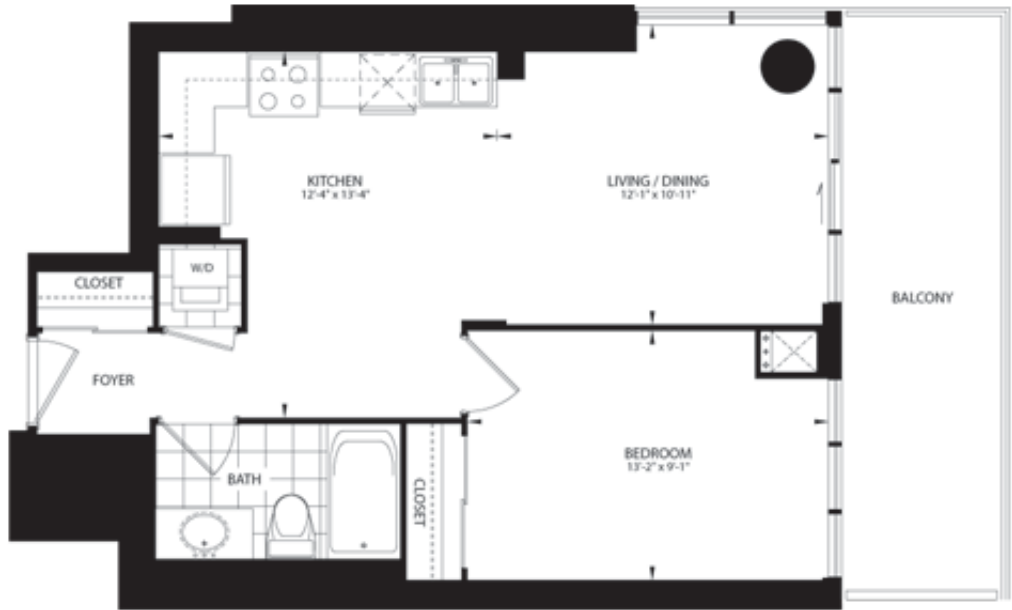

RESIDENCE 06

1 Bedroom
575 sq. ft. Suite
127 sq. ft. Balcony
702 sq. ft. Total

CLOSE WINDOW

CLOSE WINDOW