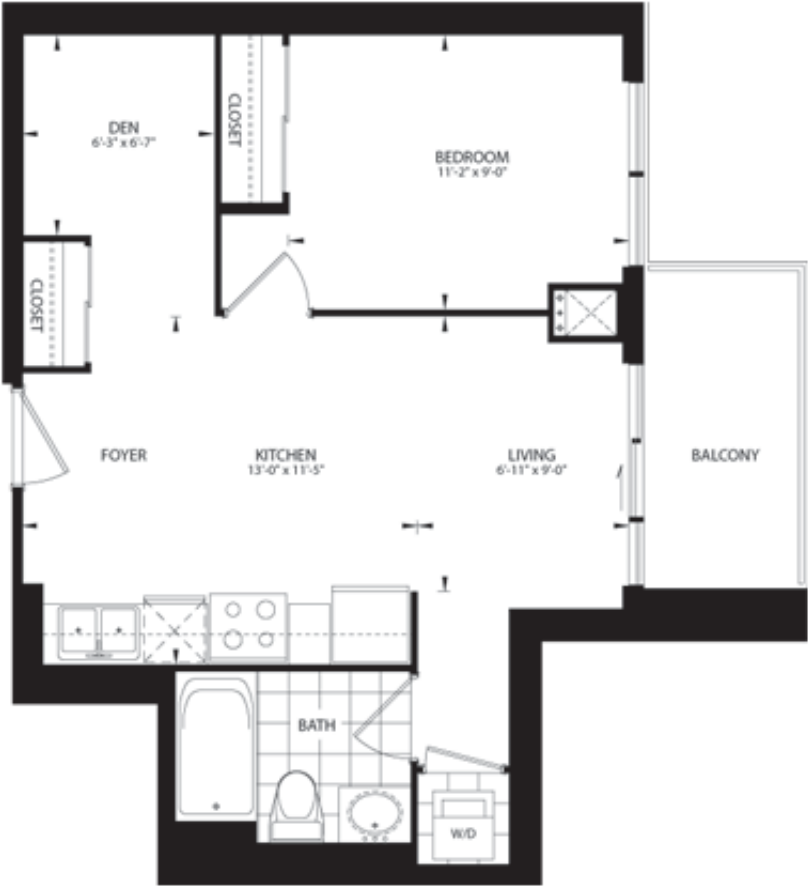

33 BAY

RESIDENCES AT PINNACLE CENTRE

RESIDENCE 05

1 Bedroom + Den
531 sq. ft. Suite
56 sq. ft. Balcony
587 sq. ft. Total

CLOSE WINDOW

CLOSE WINDOW