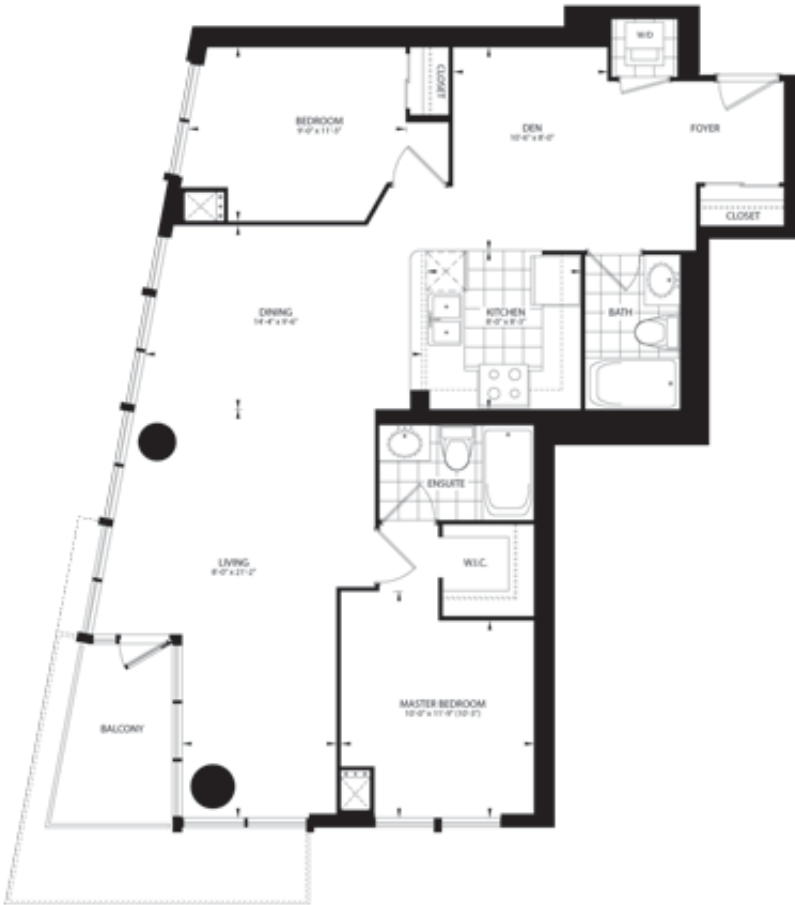

33 BAY

RESIDENCES AT PINNACLE CENTRE

RESIDENCE 12

2 Bedroom + Den
 1051 sq. ft. Suite
 54 sq. ft. Balcony
 1105 sq. ft. Total

CLOSE WINDOW

CLOSE WINDOW