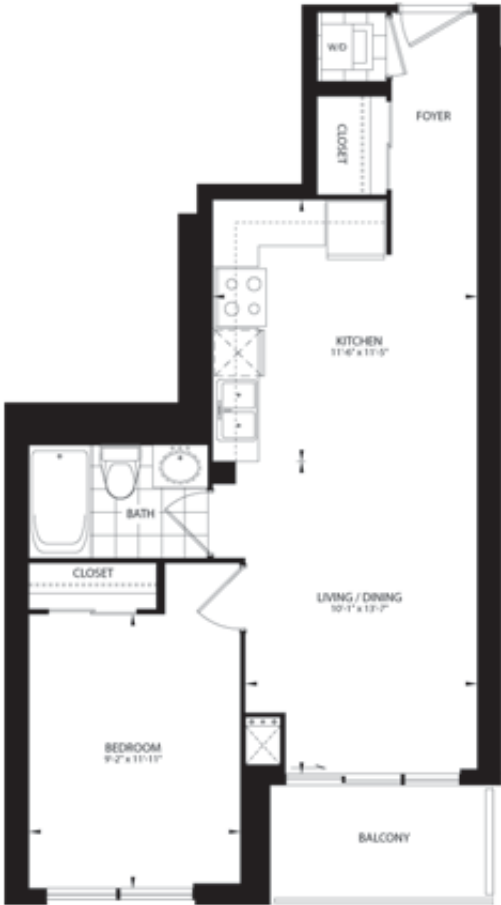

RESIDENCE 11

1 Bedroom
573 sq. ft. Suite
49 sq. ft. Balcony
622 sq. ft. Total

CLOSE WINDOW

CLOSE WINDOW