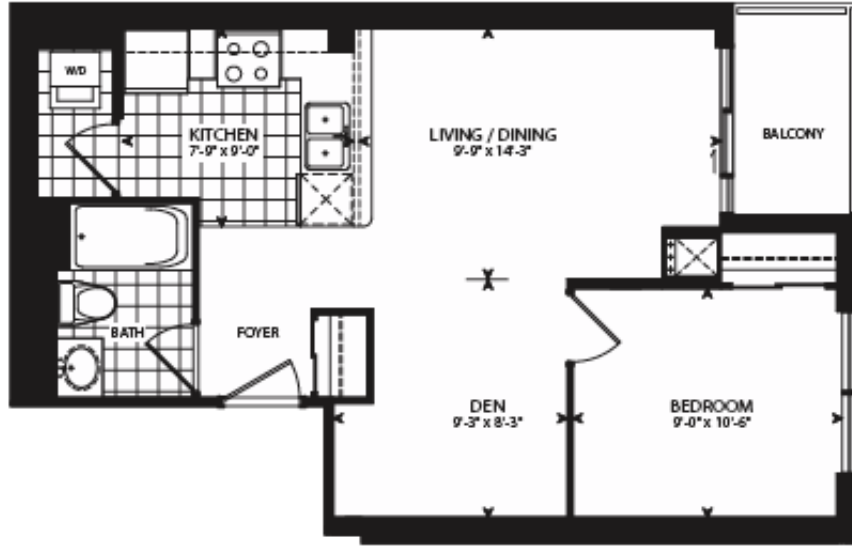

RESIDENCE 07
1 Bedroom + Den
626 sq. ft.

CLOSE WINDOW

CLOSE WINDOW