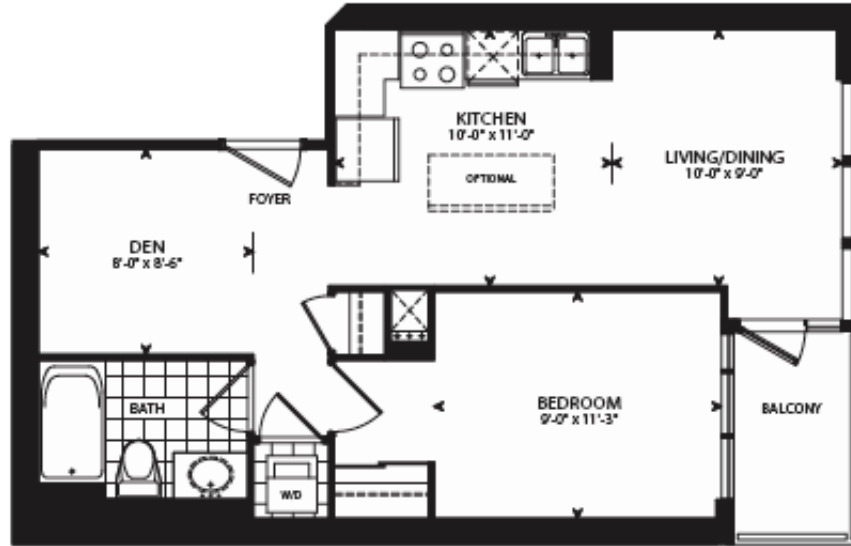

RESIDENCE 06

1 Bedroom + Den

628 sq. ft.

CLOSE WINDOW

CLOSE WINDOW