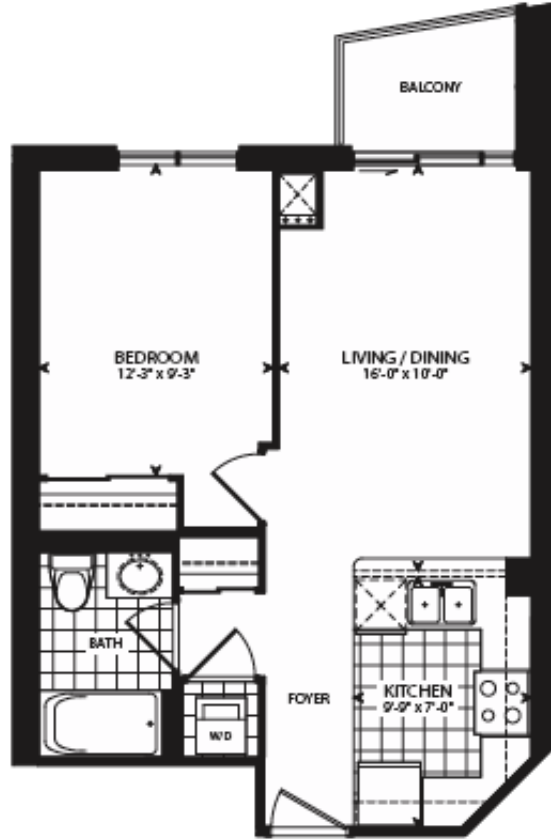

RESIDENCE 04

1 Bedroom

571 sq. ft.

CLOSE WINDOW

CLOSE WINDOW