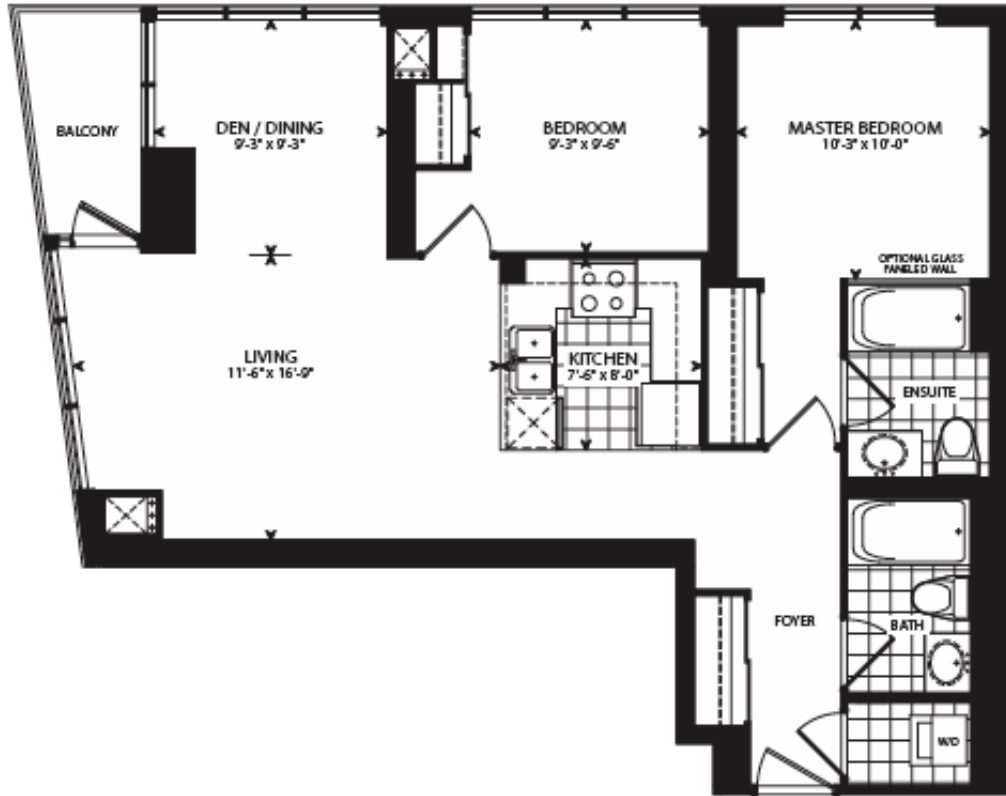

RESIDENCE 02

2 Bedroom + Den

943 sq. ft.

CLOSE WINDOW

CLOSE WINDOW