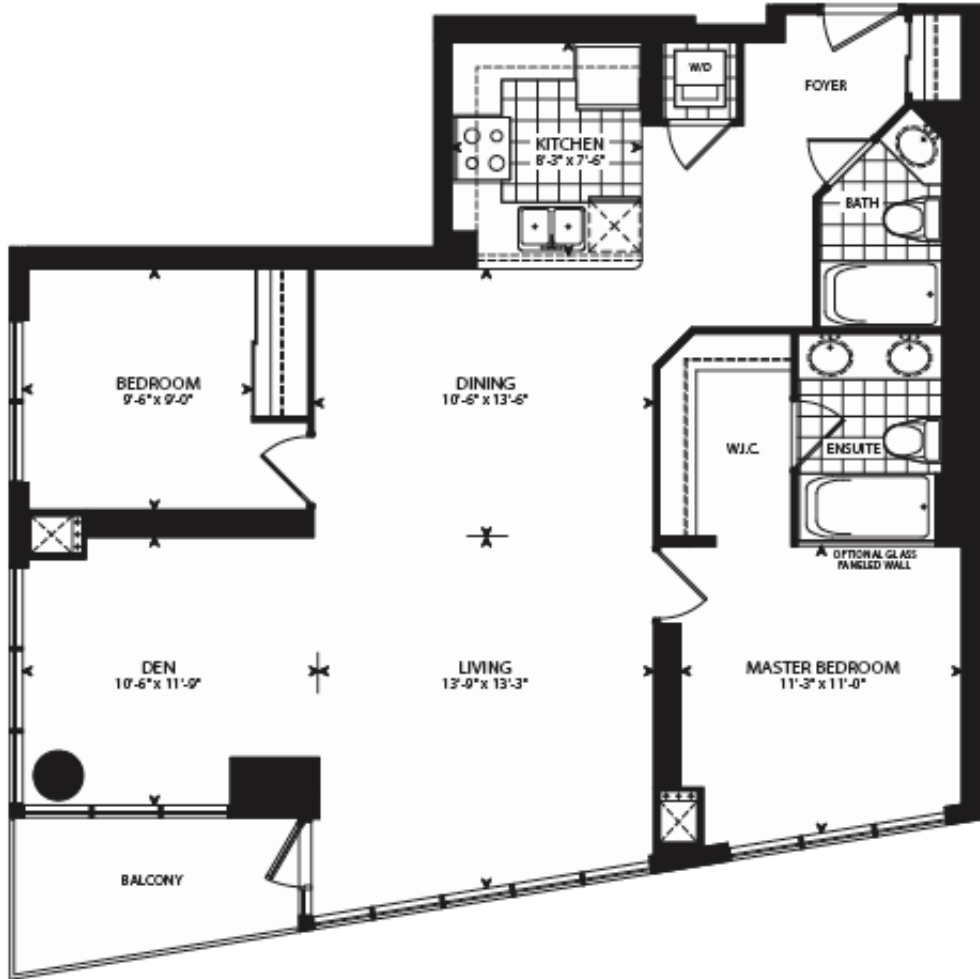

RESIDENCE 10
2 Bedroom + Den
1,188 sq. ft.

CLOSE WINDOW

CLOSE WINDOW