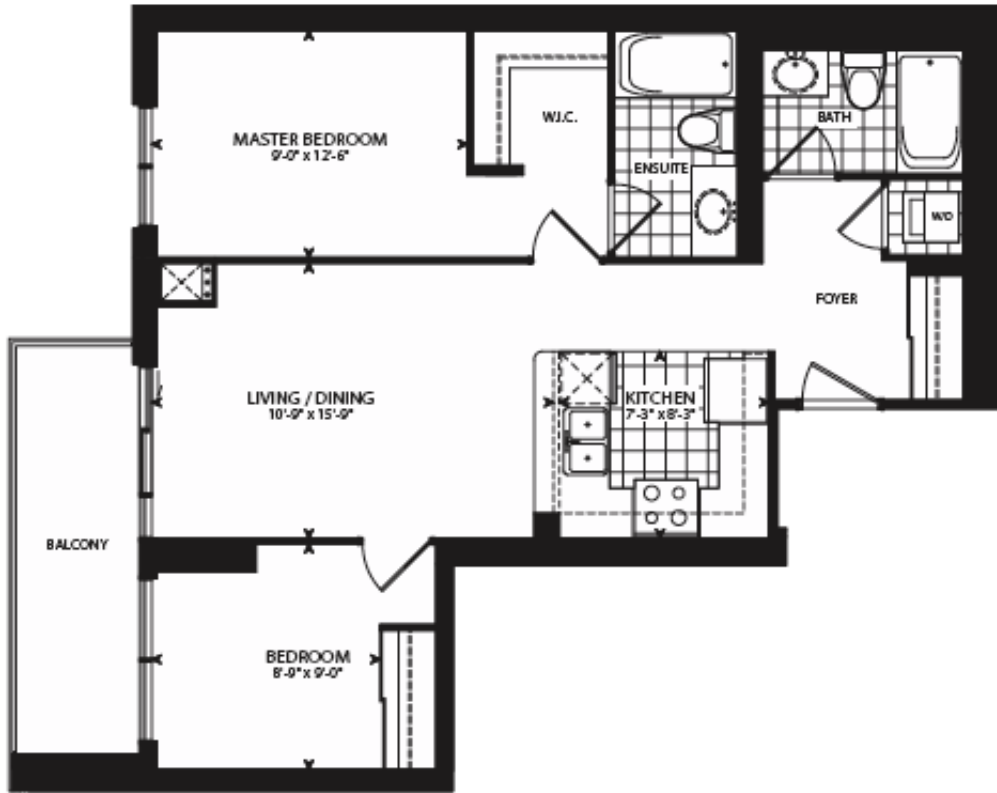

**RESIDENCE 11**

2 Bedroom

877 sq. ft.

CLOSE WINDOW

CLOSE WINDOW